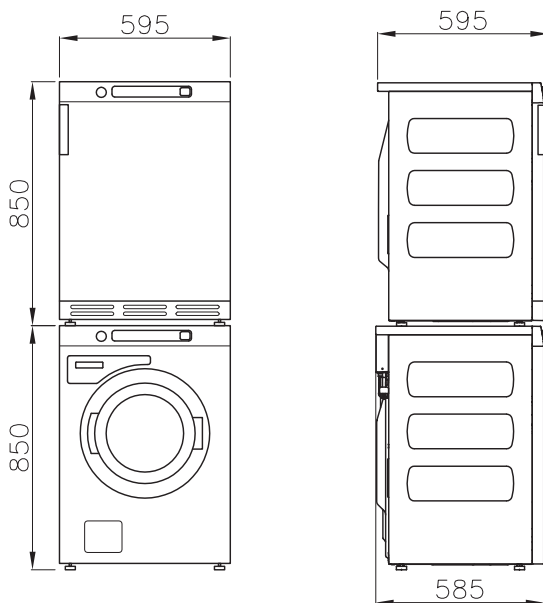

### FEATURES DRYERS

- Stainless steel look
- Stainless steel drum and tub
- Large door opening (Ø45 cm)

### OPTIONS DRYERS

- External coin meter
- Condens unit (DAMC)
- Marine voltages available
- Heat pump heating (DAM6HP)

COMPACT DESIGN

STACKABLE UNIT

LOW ENERGY  
CONSUMPTION

POWERWASH®

TYPE		SC65
CAPACITY	kg	6,5
DRUM VOLUME	l	60
DRUM DIAMETER	mm	Ø480
EXTRACTION SPEED	rpm	1400
G-FACTOR		530
ELECTRICAL CONNECTION		1x230-400V 50Hz 3x400V 50Hz 1x220Vx60Hz 3x440Vx60Hz
ELECTRICAL HEATING	kW	3,2
CIRCUIT BREAKER		230V-16A/400V-10A
WATER CONNECTION	inch	3/4"
DRAIN		Pump Standard drain valve available
DIMENSIONS HxWxD	mm	850x595x585
TRANSPORT DATA Gross weight		
Cardboard packing	kg	77
Net weight	kg	73
Volume (packed) Cardboard packing	m <sup>3</sup>	0,53
Cardboard packing HxWxD	mm	915x610x660

TYPE		DAM6 C	DAM6	DAM6 HP
		condense	vented	heat pump
CAPACITY	kg	6,5		
DRUM VOLUME	l	112		
DIMENSIONS DRUM	mm	Ø571x476		
ELECTRICAL CONNECTION		1x230V 50Hz 3x400V 50Hz 1x220Vx60Hz 3x440Vx60Hz		
ELECTRICAL HEATING	kW	2,5	3	1,3
CIRCUIT BREAKER		230V-16A 400V-10A		
AIRFLOW	m <sup>3</sup> /h	123	245	internal
AIR EVACUATION	mm	-	100	-
DIMENSIONS HxWxD	mm	850x595x585		
TRANSPORT DATA Gross weight				
Cardboard packing	kg	50	45	56
Net weight	kg	47	39	52
Volume (packed) Cardboard packing	m <sup>3</sup>	0,53		
Cardboard packing HxWxD	mm	915x610x660		